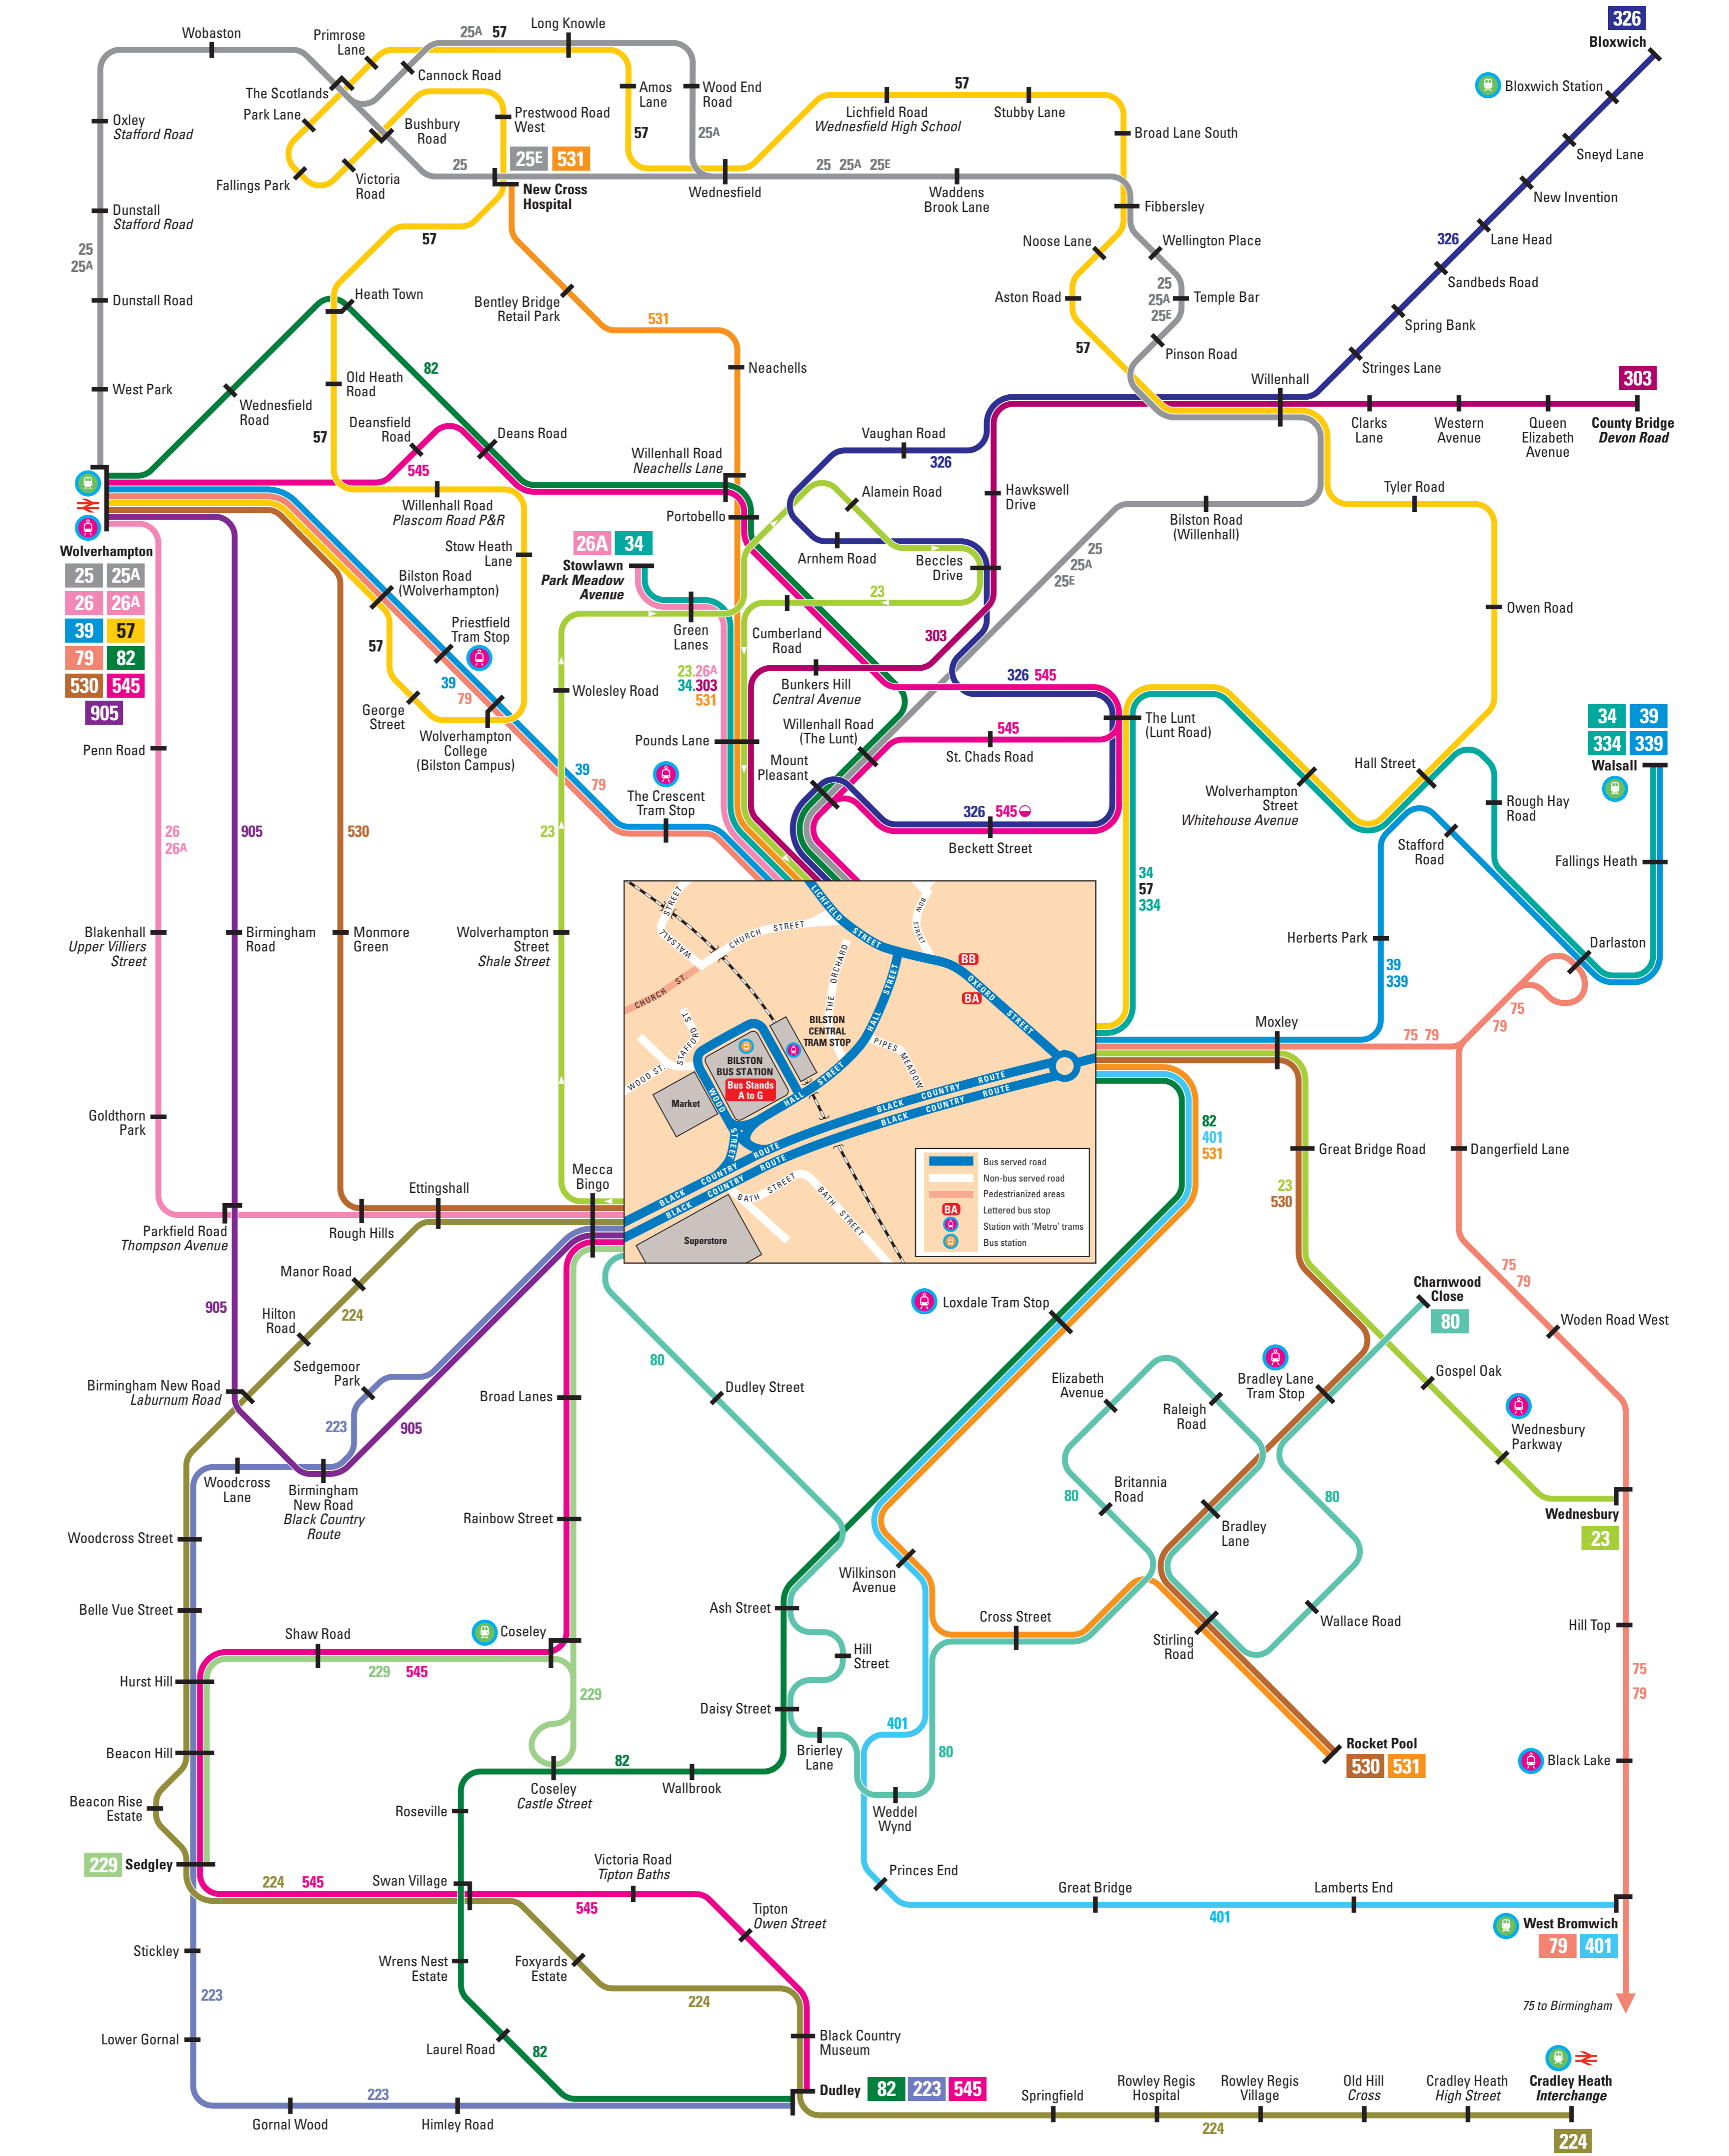

Destination	Bus Routes	Bus Stops
A		
Alamein Road	23	A
Amos Lane	57	C BA
Arnhem Road	326	A
Ash Street	80	E
Aston Road	57	C BA
B		
Beacon Hill	223 224 229	E
Beacon Rise Estate	545	G
Beaconsfield	223	E
Beccles Drive	23 326	A
Belle Vue Street	303	G
Bentley Western Avenue	223 224	E
Bentley Bridge Retail Park	303	G
Bilston Road (Willenhall)	25 25A 25E	F BA
Bilston Road (Wolverhampton)	29 79	BA
Birmingham City Centre	75	BB
Birmingham Snow Hill	Metro	Tram Stop
Birmingham New Road	223	E
Black Country Route	905	G
Birmingham New Road Laburnum Road	224	E
Black Lane	905	G
Birmingham Road	905	G
Black Country Museum	224	E
Black Lake	75 79	BB
Blakenhall Upper Villiers Street	26 26A	C
Bloxwich	326	A
Bloxwich Station	326	A
Bradley	23	C
Bradley Lane	80 401	E
Bradley Lane Tram Stop	82	G
Bradley Lane	531	C
Brierley Lane	530	A
Britannia Road	Metro	Tram Stop
Broad Lane South	80	E
Broad Lanes	57	C BA
Broad Lanes	229	E
Bunbun Hill Central Avenue	545	G
Bunbun Hill	303	G
Bunbun Hill	25	B
C		
Cannock Road	25A	B
Charmwood Close	80	E
Cinder Hill	224	E
Clarks Lane	303	G
Coseley	224	E
Coseley	545	G
Coseley Castle Street	224 401	E
County Bridge Devon Road	303	G
Cradley Heath High Street	224	E
Cradley Heath Interchange	224	E
Cross Street	80	E
Cumberland Road	531	C
Cumberland Road	23	A
D		
Daisy Street	80	E
Daisy Street	82	G
Dangerfield Lane	75 79	BB
Darlaston	39 75 79	BB
Darlaston	34 334	F*
Darlaston	339	B
Dartmouth Street	Metro	Tram Stop
Deans Road	82	G
Deans Road	545	B
Deansfield Road	545	G
Dixons Green	224	E
Dudley	82 545	G
Dudley (via Gornal Wood)	223	E
Dudley Fields	326	A
Dudley Street	80	E
Dunstable Stafford Road	25 25A	B
Dunstable Road	25 25A	B
E		
Ettingshall	26 26A	C
Lane Head	224	E
Lanesfield	530	C BA
Elizabeth Avenue	80	E
F		
Fallings Heath	34 334	F*
Fallings Heath	39	BB
Fallings Heath	339	B
Fallings Heath	57	C BA
Fibberley	25 25A 25E	B
Fibberley	57	C BA
Foxyards Estate	224	E
G		
George Street	57	C BA
Goldthorn Park	26 26A	C
Gornal Wood	223	E
Gospel Oak	23	C
Great Bridge	401	E
Great Bridge Road	23	C
Great Bridge Road	530	A
Greens Green	401	E
Greens Green	23	C
Green Lanes	201	A
Green Lanes	26A 34	BB
Guns Village	79	BB
Guns Village	Metro	Tram Stop
H		
Hall Green	80	E
Hall Street	34 334	F*
Hall Street	82	G
Hall Street	57	C BA
Handsworth	Metro	Tram Stop
Hawkeswell Drive	303	G
Heath Town	57	C BA
Heath Town	82	G
Herberts Park	39	BB
Herberts Park	339	B
Hill Street	80	E
Hill Top	75 79	BB
Hilton Road	224	E
Hilton Road	57	C
Himley Road	223 224 229	E
Hurst Hill	545	G
J		
Jewellery Quarter	Metro	Tram Stop

Destination	Bus Routes	Bus Stops
K		
Kennick Park	Metro	Tram Stop
L		
Lamberts End	401	E
Lane Head	224	E
Lanesfield	530	C BA
Laurel Road	82	G
Lichfield Road	57	C BA
Lichfield Road	25 25A 25E	B
Little London	57	C BA
Long Knowle	25A	B
Long Knowle	57	C BA
Lower Bradley	23	C
Lower Bradley	80	E
Lower Gornal	530	A
Lower Gornal	223	E
Loxdale Tram Stop	401	E
Loxdale Tram Stop	82	G
Loxdale Tram Stop	Metro	Tram Stop
M		
Manor Road	224	E
Mecca Bingo Bus	905	A
Monmore Green	530	C BA
Mosley	82	D
Mosley	545	B
Mosley	23	C
Moxley	39 75 79	BB
Moxley	80	E
Moxley	530	A
Moxley	339	B
Moxley	530	A
N		
Neachells	531	F BA
New Cross Hospital	25 25E	B
New Cross Hospital	57	C BA
New Cross Hospital	531	F BA
New Invention	246	F BA
Noose Lane	57	C BA
O		
Old Heath Road	57	C BA
Old Hill Cross	224	E
Owen Road	57	C
Oxley Stafford Road	25 25A	B
P		
Park Lane	57	C BA
Parkfield Road	26 26A	C
Parkfield Road	905	G

Destination	Bus Routes	Bus Stops
P continued		
Penn Road	26 26A	C
Pinson Road	25 25A 25E	B
Pleck	34 334	F*
Pleck	39	BB
Pleck	339	B
Portobello	23 326	A
Portobello	82	D
Portobello	531	F BA
Portobello	545	B
Pounds Lane	26A 34	D
Pounds Lane	303	G
Pounds Lane	531	F BA
Prestwood Road	57	C BA
Prestwood Road	39 79	BA
Prestwood Road	57	C BA
Prestwood Road	Metro	Tram Stop
Primrose Lane	57	C BA
Princes End	401	E
Q		
Queen Elizabeth Avenue	303	G
R		
Rainbow Street	229	E
Rainbow Street	545	G
Raleigh Road	80	E
Rocket Pool	530	A
Rocket Pool	531	C
Roseville	82	G
Rough Hay Road	34 334	F*
Rough Hills	39 26A	C
Rough Hills	530	A
Rowley Regis Village	224	E
Rowley Regis Hospital	224	E
S		
St Paul's	Metro	Tram Stop
Sandbeds Road	75	BB
Sandbeds Road	326	A
Sandbeds Road	223	E
Sandbeds Road	223 224 229	E
Sedgley	223 224 229	E
Shaw Road	229	E
Shaw Road	545	G
Shaw Road	229	E
Shaw Road	545	G
Sneyd Lane	326	A
Sneyd Lane	Metro	Tram Stop
Snoy	57	C
Spring Bank	303	G
Springfield	224	E
Spring Vale	223	E
Stafford Road	39	BB
Stafford Road	339	B
Stickley	223	E